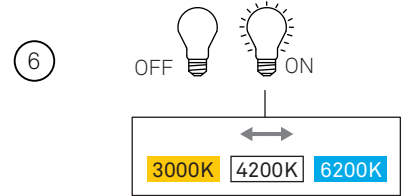

Calar

VE-0016

FOR
LIGHT

CALIBRATION

1

2

3

4