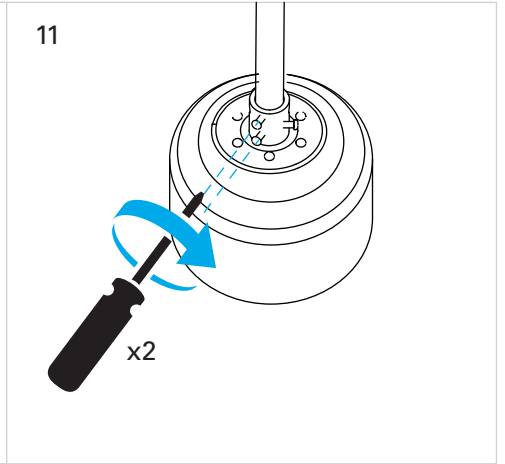

Calar

VE-0016

FOR
LIGHT

CALIBRATION

1

2

3

4