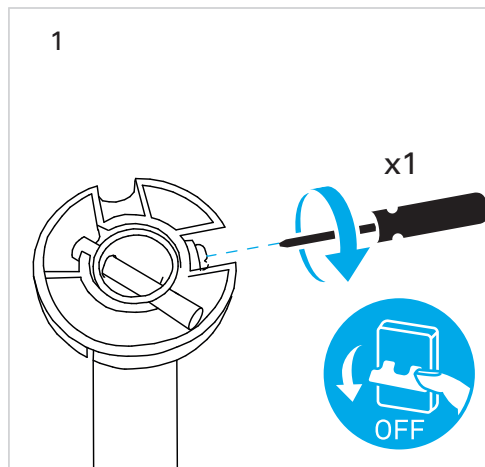

Calar

VE-0016

FOR
LIGHT

CALIBRATION

1

2

3

4