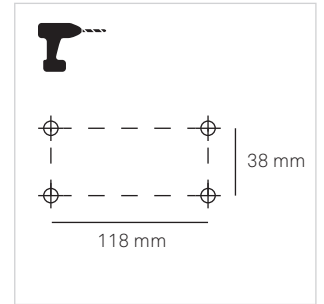

Calar

VE-0016

FOR
LIGHT

CALIBRATION

1

2

3

4