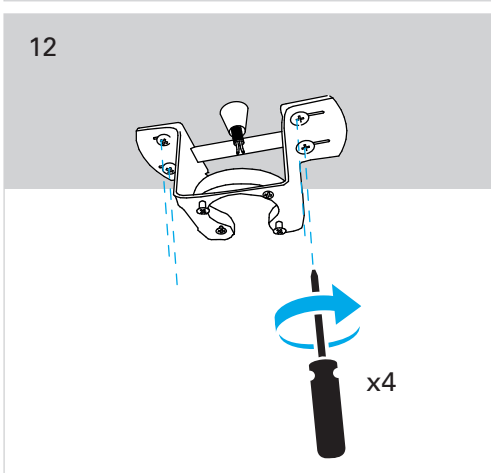

Calar

VE-0016

FOR
LIGHT

CALIBRATION

1

2

3

4