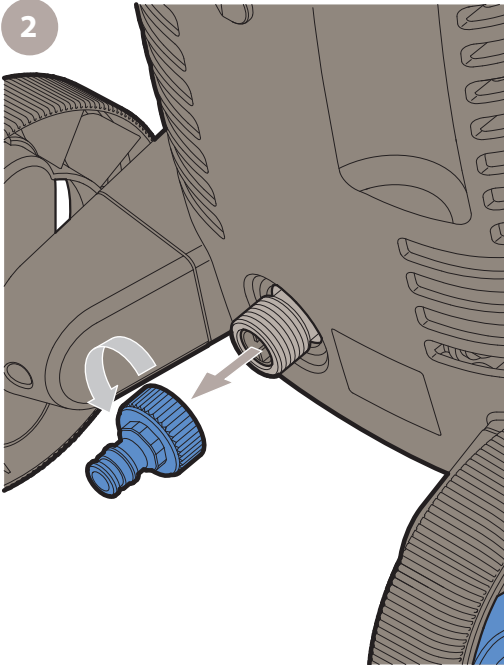

GENTLE NOZZLE

ROUGH NOZZLE

PATIO CLEANER

13

14

C

1

2