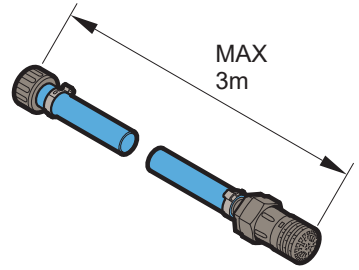

GENTLE NOZZLE

ROUGH NOZZLE

HARD SURFACES ONLY

13

MAX  
MPa/bar

MIN  
MPa/bar

GENTLE NOZZLE

14

C

1

Not included

MAX 3m

MAX 0.5m

MIN 1/2"

MAX 20°C

2