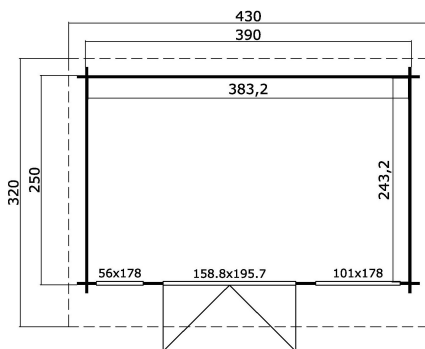

-  34 mm
-  2
-  6
-  5 YEARS

PACKAGING: 1 PALLET(S)

 440 x 118 x 65 cm
860 kg

EAN 4742913018920

DIMENSIONS

Floor area	9.32 m ²
Roof dimensions	3.20 x 4.30 m
Cubic volume	≈ 20.72 m ³
Wall height	≈ 2.11 m
Ridge height	≈ 2.34 m
Front overhang	≈ 20 cm

WINDOWS & DOORS

1 x Double door (DGP+*)	158.8 x 195.7 cm
1 x Single window open inward (DGP+*)	56.0 x 178.0 cm
1 x Double window fixed (DGP+*)	101.0 x 178.0 cm

*DGP+: Double Glazed Premium Plus

ROOF & FLOOR

Roof boards	18x90 mm
Floor boards	18x90 mm
Roof surface	13.82 m ²
Roof angle	≈ 5.3 °
Treated Bearers	45x70 mm

* Optional roof covering available