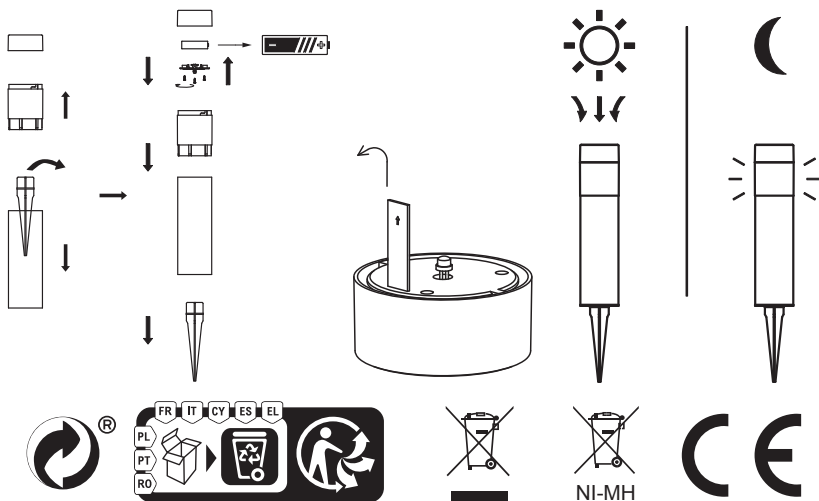

The LEDs are integrated within the product and cannot be replaced.

Please make sure that the solar panel is always clean. Dust and dirt will reduce the efficiency. Use a damp cloth and a small amount of detergent but never use any abrasive material.

Electrical products must not be thrown out with domestic waste. They must be taken to a communal collecting point for environmentally friendly disposal in accordance with local regulations. Contact your local authorities or stockist for advice on recycling. The packaging material is recyclable. Dispose of the packaging in an environmentally friendly manner and make it available for the recyclable material collection-service.

The batteries are installed so that they can be removed only by an expert,batteries are built into the device ,and the device must be disposed of therefore only by a specialist.

This product is recyclable.If it cannot be used anymore, please take it to waste recycling centre.

Made in China 2020

1X AAA 1,2V 200mAh Ni-Mh Battery

1X0.06W color changing LED

Protection class: III

IP number: IP44

Guarantee:2 Years

Adeo Services

135 Rue Sadi Carnot – CS 00001

59790 RONCHIN- France

ТОВ«Леруа Мерлен Україна»,вул. Полярна17а,
м.Київ,м.Київ,04201,Україна