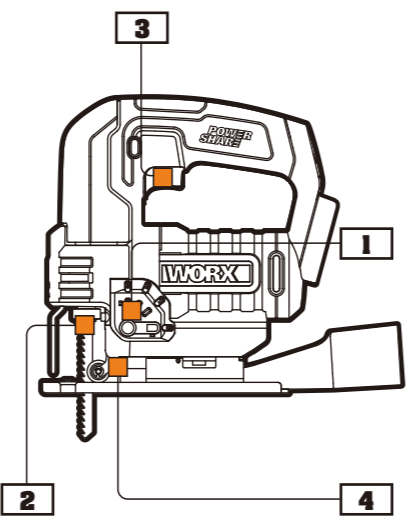

物料号:	AP01254102
尺寸:	见刀板圈
材料:	UV上光
表面处理:	UV上光
四色印刷:	CMYK
专色印刷:	Pantone 151C 使用防刮油墨(达到6级)
	WORX 彩盒上所用大红色为M100Y100

235*106*218MM

B瓦:350g灰底白版纸+150克高强瓦楞+175克A级纸

Accessories included
EN Accessories included
DE Besondereleilich Zubehör
FR Accessoires inclus
ES Accesorios incluidos
PT Acessórios incluídos
NL Inbegreep accessoires
DK Medfølgende tilbehør
RU Аксессуары в комплекте
NO Medfølgende tilbehør
PL Dołączone wyposażenie
CZ Vložené příslušenství
SK Dodané príslušenstvo
HU Vajlított csatoló

WORX
you've got the power

Find us on: **facebook**

WORX

POWER SHAR

20V POWER MODULE

80mm/20V

WORX

WX543.9

4 PENDULUM SETTINGS
TOOL-LESS ADJUSTMENT
VARIABLE SPEED
DUST BLOWER

WORX

BATTERY AND CHARGER NOT INCLUDED

WORX

BATTERY AND CHARGER NOT INCLUDED

80mm/20V

WORX

WX543.9

4 PENDULUM SETTINGS
TOOL-LESS ADJUSTMENT
VARIABLE SPEED
DUST BLOWER

EN Cordless Jigsaw	DE Akku Pendeltitksag	NOR Akku Pendeltitksag
FR Scie sauteuse sans fil	D Sladdlös sticksåg	SV Sladdlös sticksåg
ES Sierra de calar a batería	F Beszprzewodowa pilarka szablarka	PL Bezprzewodowa pilarka szablarka
PT Serra tico-tico sem fio	I Аккумуляторен прободен трион	BG Аккумуляторен прободен трион
DK Accu decouperzaag	ES Akkumulátoros rezgőfűrész	HU Akkumulátoros rezgőfűrész
NL Akku Stikzaw	PT Fierastrăună pendular cu acumulator	RO Fierastrăună pendular cu acumulator
NO Akkumulatortriangel	NL Akkumulátorová přímočará pila	CZ Akkumulátorová přímočará pila
PL Akkumulatortriangel	DK Akkumulátorová uhlová pila	SK Akkumulátorová uhlová pila
PT Excelente visibilidade de linha de corte	RU Брезжічна вбодна жага	SI Brezžična vbođna žaga

POWER SHAR

20V POWER MODULE

POWER SHAR

20V POWER MODULE

80mm/20V

WORX

WX543.9

4 PENDULUM SETTINGS
TOOL-LESS ADJUSTMENT
VARIABLE SPEED
DUST BLOWER

3 YEARS LIMITED WARRANTY

WORX

AP01254102

WORX

BATTERY AND CHARGER NOT INCLUDED

POWER SHAR

20V POWER MODULE

80mm/20V

WORX

WX543.9

4 PENDULUM SETTINGS
TOOL-LESS ADJUSTMENT
VARIABLE SPEED
DUST BLOWER