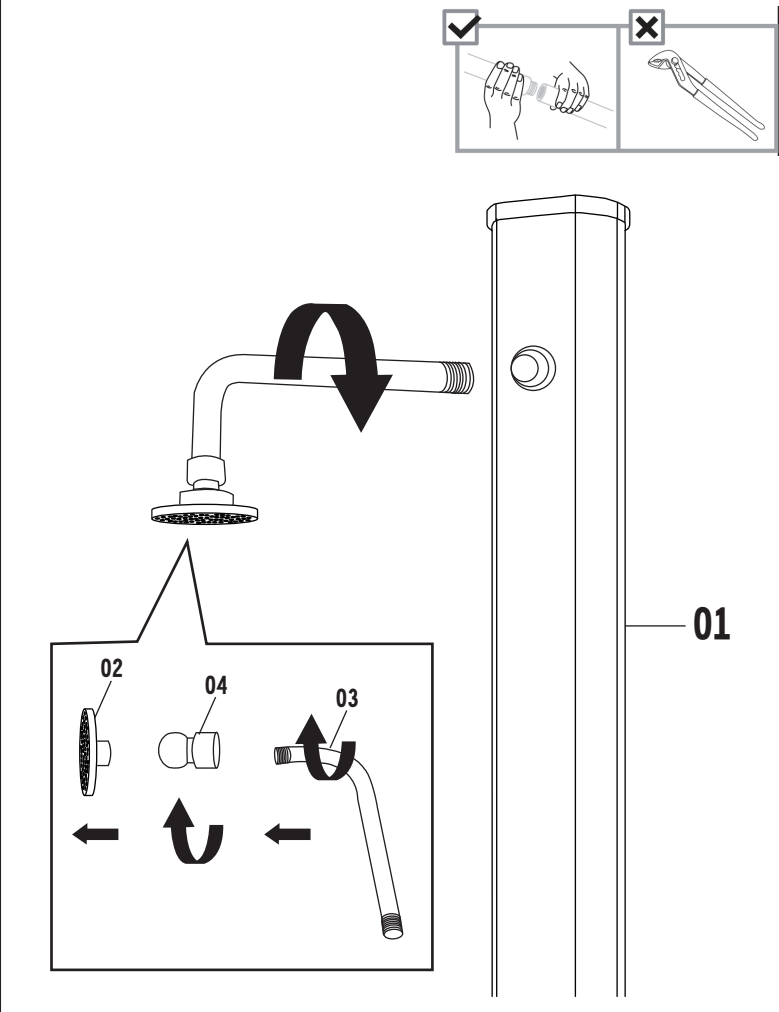

32L Aluminum Solar Shower

- 01** [01] x1 [07] x4

- 03** [02] x1 [04] x1

- 05** [05] x1

- 02** [03] x1 [08] x1

- 04** [06] x1 [08] x1

- 1** **2**

- [01] x1
- [02] x1
- [03] x1
- [04] x1
- [05] x1
- [06] x1
- [07] x4
- [08] x2