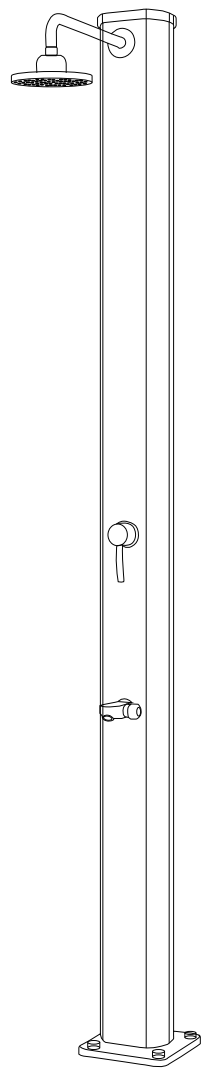

32L Aluminum Solar Shower

- 01** [01] x1 [07] x4

- 03** [02] x1 [04] x1

- 05** [05] x1

- 02** [03] x1 [08] x1

- 04** [06] x1 [08] x1

- 1** **2**

- [01] x1
- [02] x1
- [03] x1
- [04] x1
- [05] x1
- [06] x1
- [07] x4
- [08] x2