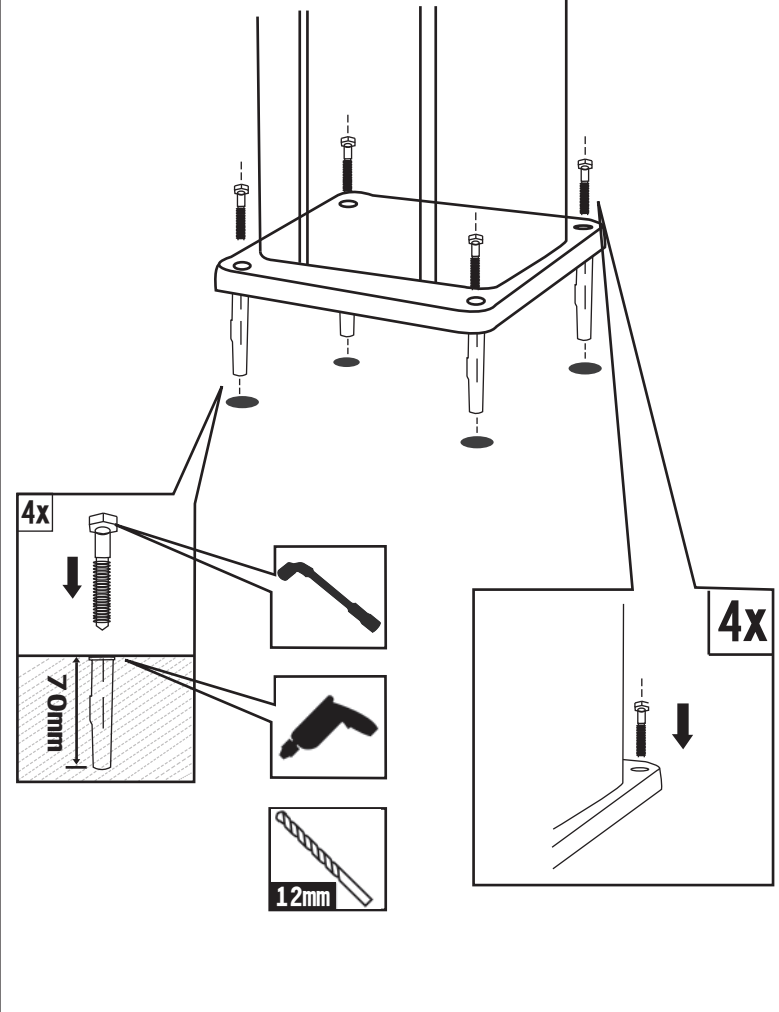

32L Aluminum Solar Shower

- 01** [01] x1 [07] x4

- 03** [02] x1 [04] x1

- 05** [05] x1

- 02** [03] x1 [08] x1

- 04** [06] x1 [08] x1

- 1** **2**

- [01] x1
- [02] x1
- [03] x1
- [04] x1
- [05] x1
- [06] x1
- [07] x4
- [08] x2