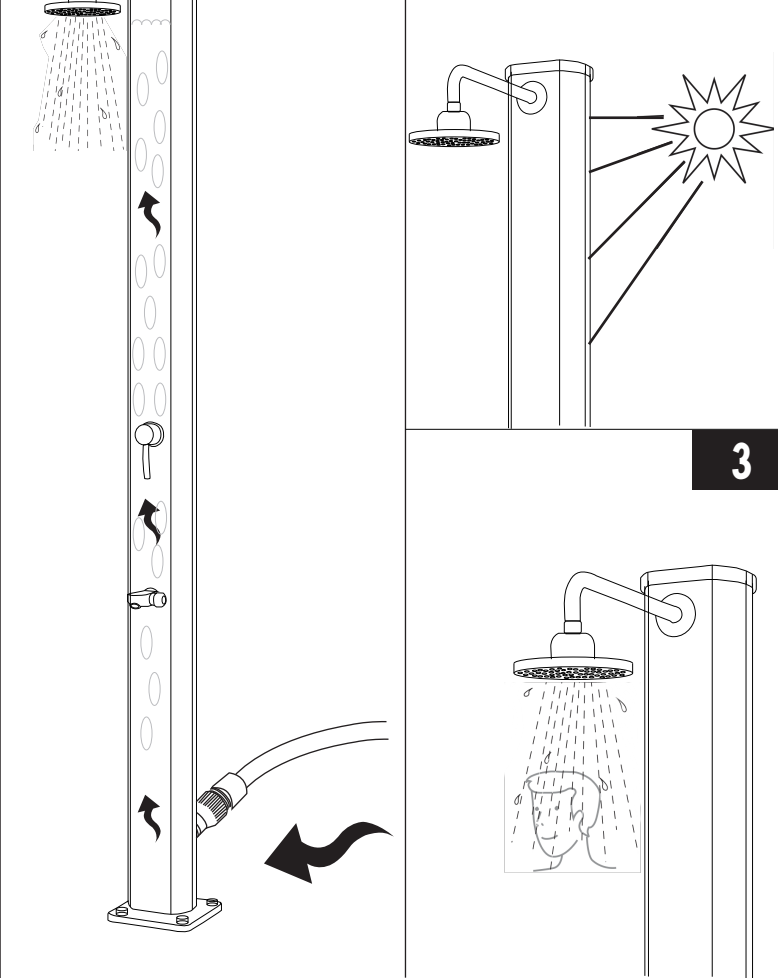

32L Aluminum Solar Shower

- 01** [01] x1 [07] x4

- 03** [02] x1 [04] x1

- 05** [05] x1

- 02** [03] x1 [08] x1

- 04** [06] x1 [08] x1

- 1** **2**

- [01] x1
- [02] x1
- [03] x1
- [04] x1
- [05] x1
- [06] x1
- [07] x4
- [08] x2