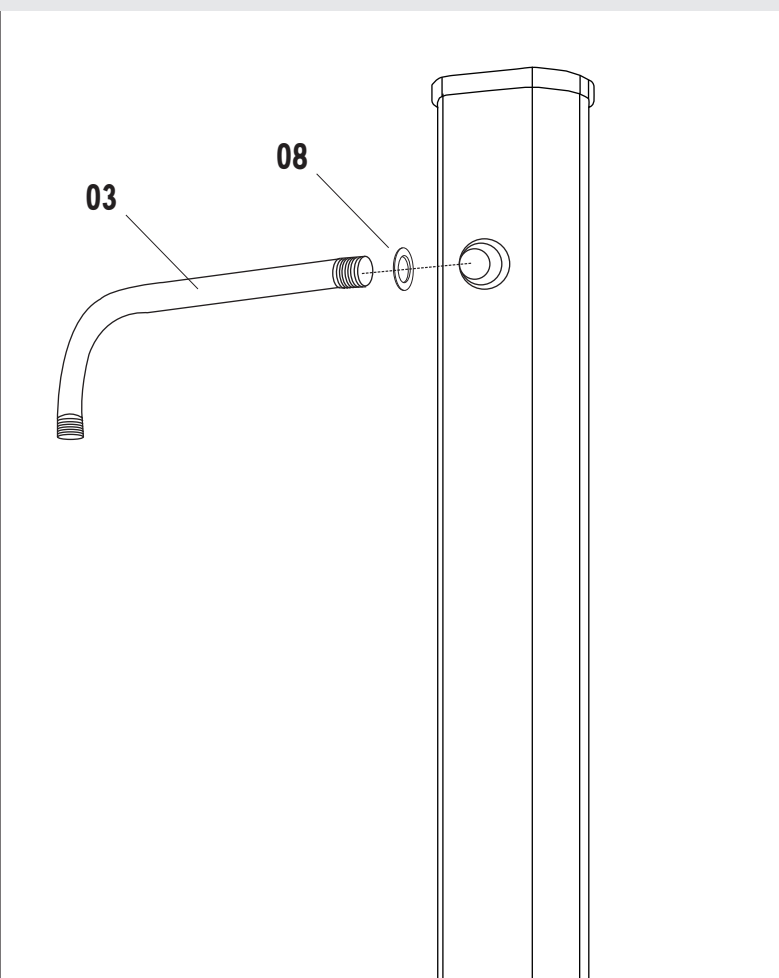

32L Aluminum Solar Shower

- 01** [01] x1 [07] x4

- 03** [02] x1 [04] x1

- 05** [05] x1

- 02** [03] x1 [08] x1

- 04** [06] x1 [08] x1

- 1** **2**

- [01] x1
- [02] x1
- [03] x1
- [04] x1
- [05] x1
- [06] x1
- [07] x4
- [08] x2