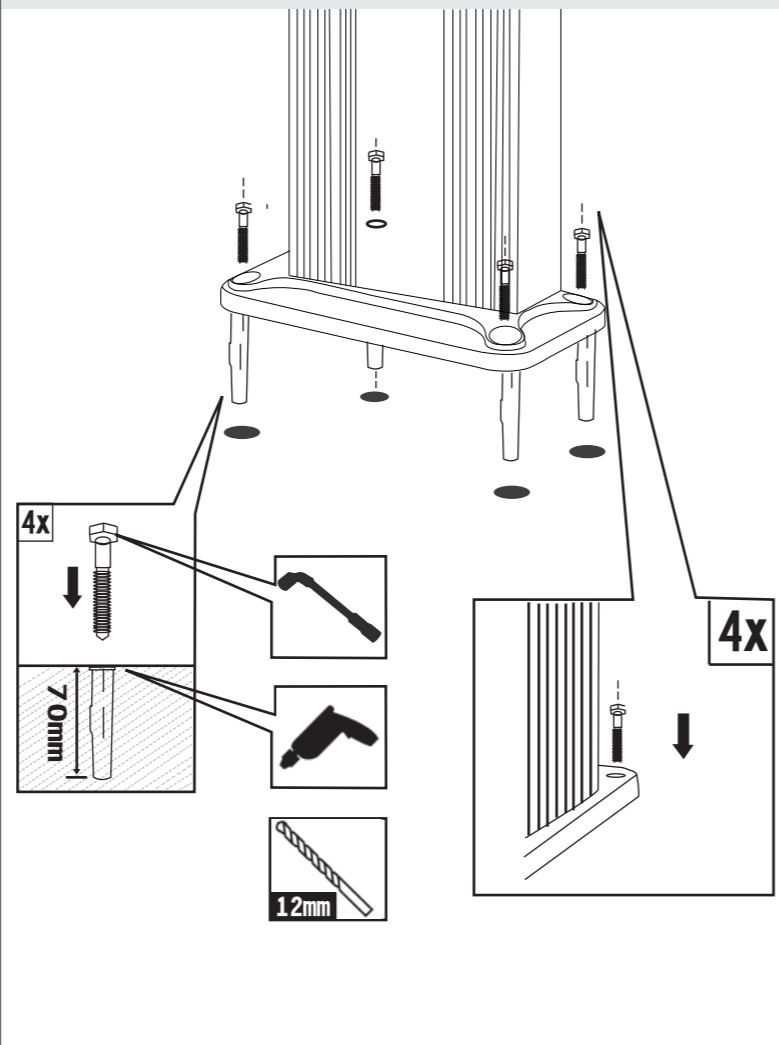

28L Aluminum Solar Shower

01 [01] x1 [07] x4

03 [02] x1 [04] x1

05 [05] x1

02 [03] x1 [08] x1

04 [06] x1 [08] x1