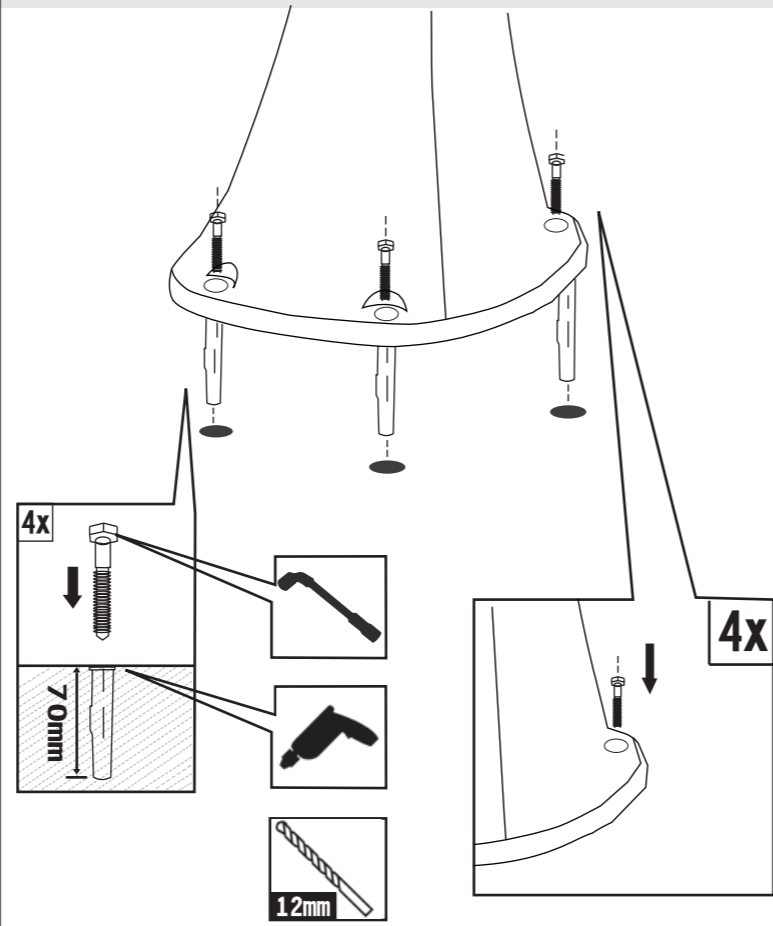

35L Rotational Solar Shower

[01] x1

[02] x1

[04] x1

[05] x1

[07] x4

01

[01] x1

[07] x4

02

[02] x1

[04] x1

03

[05] x1

04

04