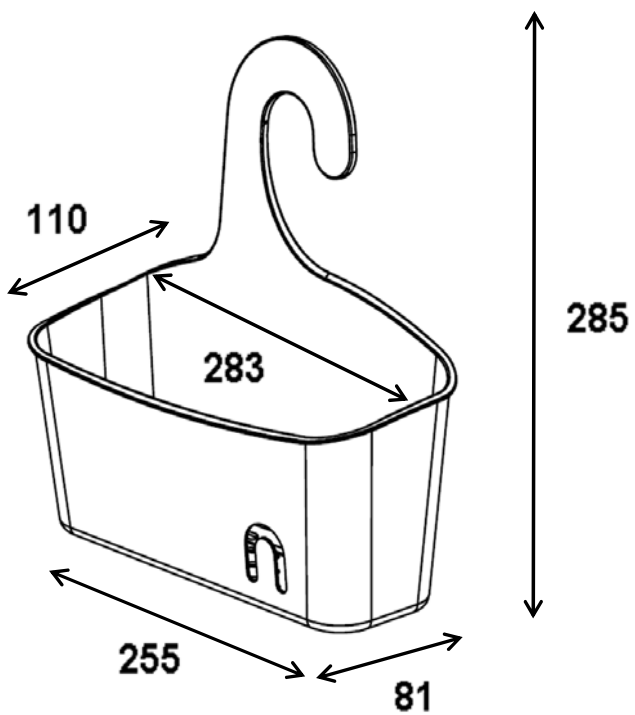

# Technical Drawing

<b>Supplier Name</b>	<b>ANHO HOUSEWARE COMPANY LIMITED (JIANGMEN)</b>
<b>Version No.</b>	<b>V1</b>
<b>Product Range</b>	<b>Bathroom Accessories</b>

No.	ADEO Ref	EAN Code	No.	ADEO Ref	EAN Code
1	856775	3276000336495	22		
2	856793	3276000336471	23		
3	856802	3276000336501	24		
4	856803	3276000336488	25		
5	856804	3276000336457	26		
6	856819	3276000336518	27		
7	856820	3276000336464	28		
8			29		
9			30		
10			31		
11			32		
12			33		
13			34		
14			35		
15			36		
16			37		
17			38		
18			39		
19			40		
20			41		
21			42		

Material: PP

Tolerance:  $\pm 5$  mm

Measurement unit: mm

weight: 162 g. Tolerance:  $\pm 5\%$

Ref. No.	Color
856775	MIAMI 1 (BLUE)
856793	GRANIT 3 (GREY)
856802	BANANA 4 (YELLOW)
856803	MINT 2 (GREEN)
856804	WHITE 0 (WHITE)
856819	PIN UP 2 (PINK)
856820	CHILI 3 (RED)