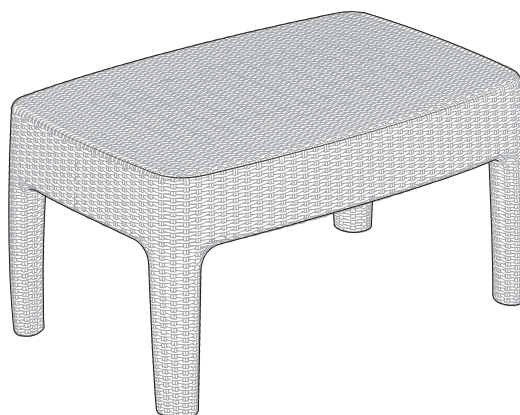

SET BALCONY

ALLIBERT 

Made by Curver Iberia Home & Outdoor, S.L.U.
Crtra de Logroño Km 4,5 50011 Zaragoza
info.zaragoza@curver.com

LOUNGE COACH

2x

 <p>RS X1</p>		 <p>LS X1</p>		 <p>X1</p>	
 <p>B X1</p>		 <p>S X1</p>		 <p>BP X1</p>	
 <p>FP X1</p>		 <p>L1 X1</p>	 <p>SP X4</p>	 <p>LBP X1</p>	 <p>RBP X1</p>
		 <p>L2 X1</p>	 <p>N X6</p>	 <p>RSP X1</p>	 <p>LSP X1</p>
 <p>X1</p>	 <p>X14</p>	 <p>LP4 X1</p>	 <p>LP3 X1</p>	 <p>LP2 X1</p>	 <p>LP1 X1</p>

8

9

10

11

12

13

14

LOUNGE TABLE