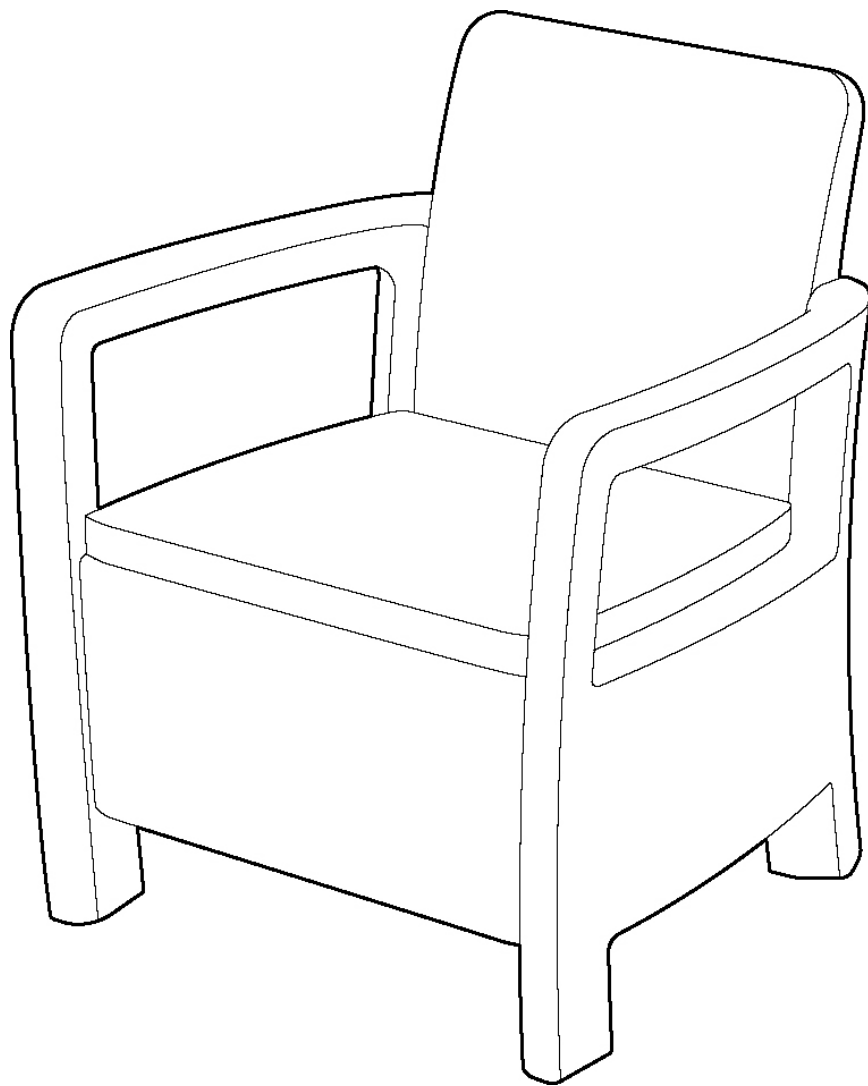

SET BALCONY

ALLIBERT 

Made by Curver Iberia Home & Outdoor, S.L.U.
Crtra de Logroño Km 4,5 50011 Zaragoza
info.zaragoza@curver.com

LOUNGE COACH

2x

 <p>RS X1</p>		 <p>LS X1</p>		 <p>X1</p>	
 <p>B X1</p>		 <p>S X1</p>		 <p>BP X1</p>	
 <p>FP X1</p>		 <p>L1 X1</p>	 <p>SP X4</p>	 <p>LBP X1</p>	 <p>RBP X1</p>
		 <p>L2 X1</p>	 <p>N X6</p>	 <p>RSP X1</p>	 <p>LSP X1</p>
 <p>X1</p>	 <p>X14</p>	 <p>LP4 X1</p>	 <p>LP3 X1</p>	 <p>LP2 X1</p>	 <p>LP1 X1</p>