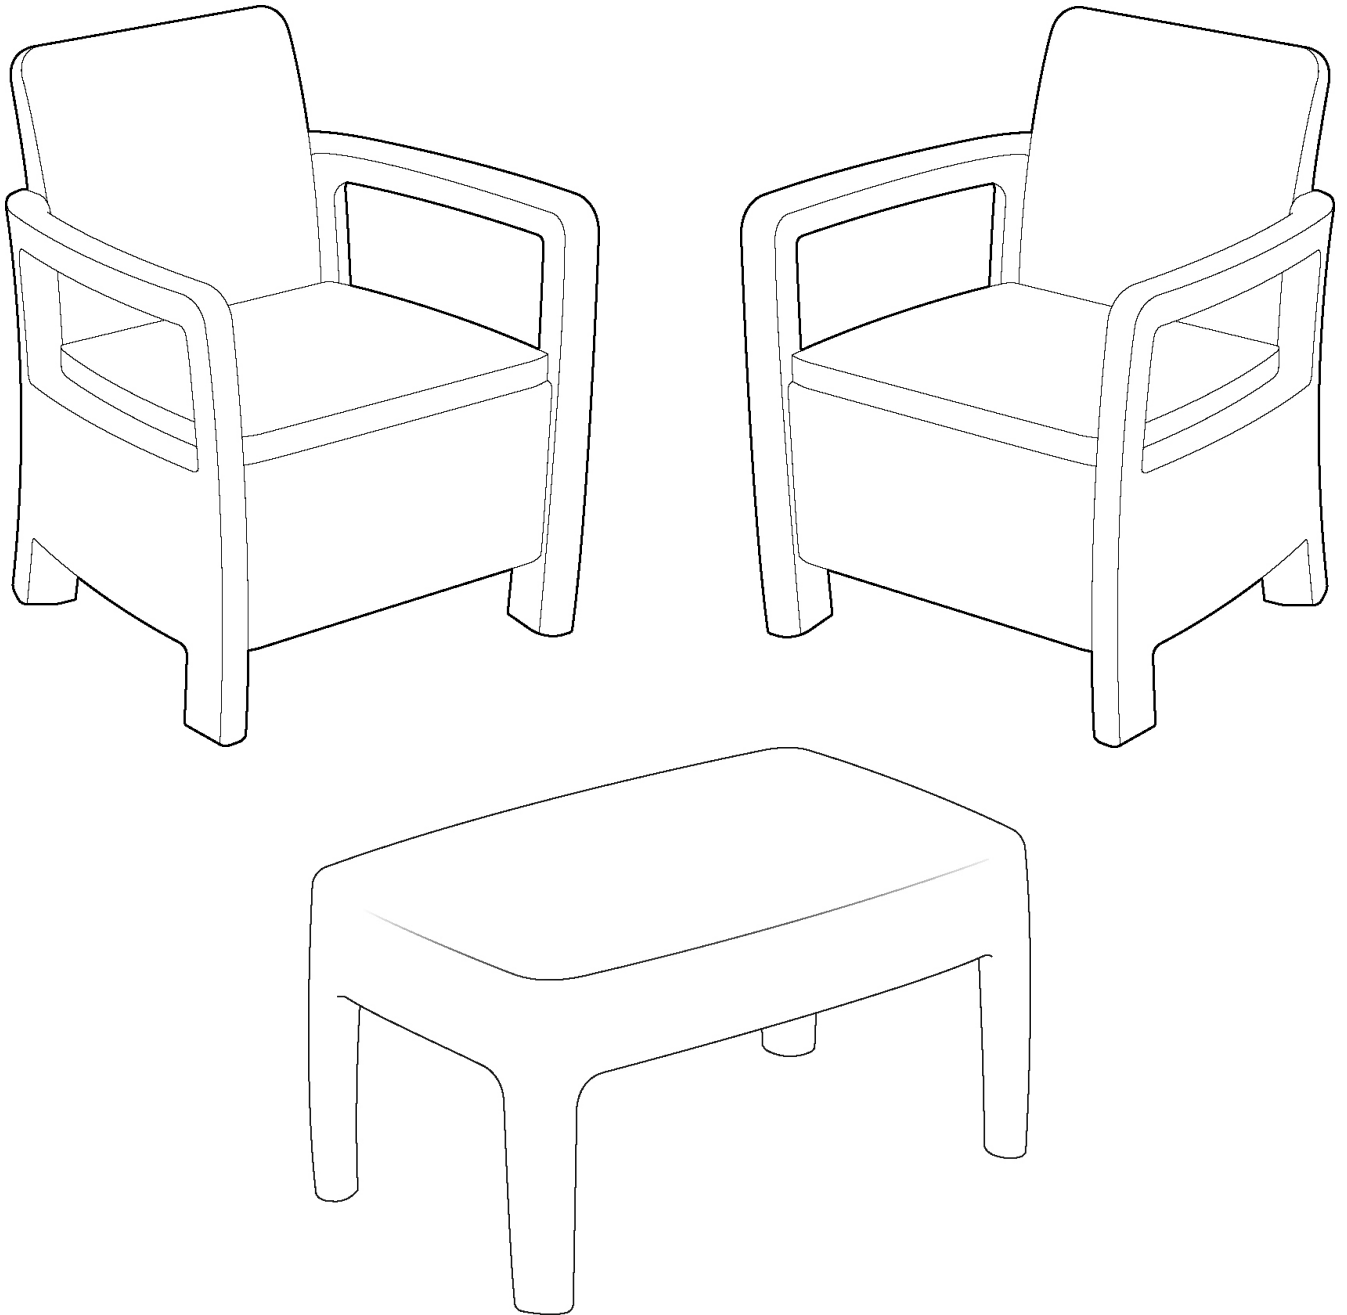

SET BALCONY

ALLIBERT 

Made by Curver Iberia Home & Outdoor, S.L.U.
Crtra de Logroño Km 4,5 50011 Zaragoza
info.zaragoza@curver.com

LOUNGE COACH

2x

 <p>RS X1</p>		 <p>LS X1</p>		 <p>X1</p>	
 <p>B X1</p>		 <p>S X1</p>		 <p>BP X1</p>	
 <p>FP X1</p>		 <p>L1 X1</p>	 <p>SP X4</p>	 <p>LBP X1</p>	 <p>RBP X1</p>
		 <p>L2 X1</p>	 <p>N X6</p>	 <p>RSP X1</p>	 <p>LSP X1</p>
 <p>X1</p>	 <p>X14</p>	 <p>LP4 X1</p>	 <p>LP3 X1</p>	 <p>LP2 X1</p>	 <p>LP1 X1</p>

8

9

10

11

12

13

14

LOUNGE TABLE