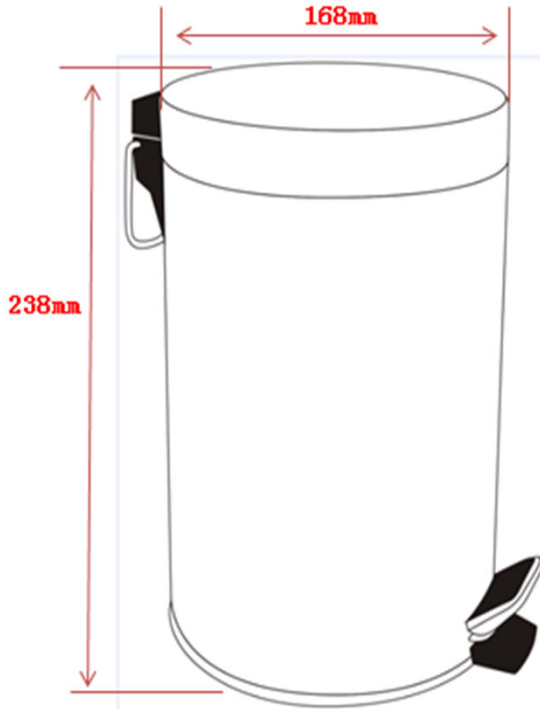

Technical Drawing

Supplier Name	Liyang(HongKong)Trading Co.,Ltd.
Version No.	GL967SB
Product Range	Bathroom Accessories

No.	ADEO Ref	EAN Code	No.	ADEO Ref	EAN Code
1	024967	3351840848855			

Dimension:168×168×238mm

Tolerance:+/-5mm

name	material
waste bin	410 stainless steel
inner barrel	PP
ear	PP
portable line	410 stainless steel
bottom	PP
pedal	PP, 410 stainless steel
lid	410 stainless steel

product weight:570g
tolerance:10%