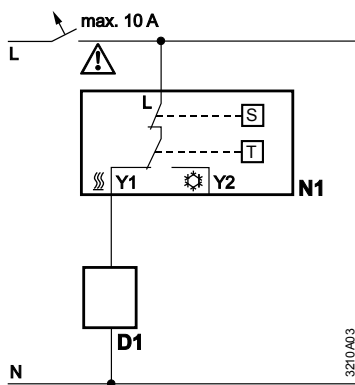

RAA...

Dimensions in mm

RAA11 / RAA21

RAA11 / RAA21 - Heating mode

RAA11 / RAA21 - Cooling mode

- D1 Zone valve or thermal valve for heating
- D2 Zone valve or thermal valve for cooling
- L Switching voltage
AC 24...250V
- N1 Room thermostat
- Y1 Control output
"Heating", AC 24...250V
- Y2 Control output
"Cooling", AC 24...250V
- N Neutral
- T Thermostat element
(gas-filled diaphragm)

RAA31

RAA31 - Heating mode

RAA31 - Cooling mode

- D1 Zone valve or thermal valve for heating
- D2 Zone valve or thermal valve for cooling
- L Switching voltage
AC 24...250V
- N1 Room thermostat
- S ON/OFF switch
- Y1 Control output
"Heating", AC 24...250V
- Y2 Control output
"Cooling", AC 24...250V
- N Neutral
- T Thermostat element
(gas-filled diaphragm)

RAA41

- D1 Zone valve or thermal valve for heating
- L Switching voltage
AC 24...250V
- N1 Room thermostat
- S Selector for Heating / OFF / Cooling
- Y Control output
"Heating", AC 24...250V
- T Thermostat element
(gas-filled diaphragm)