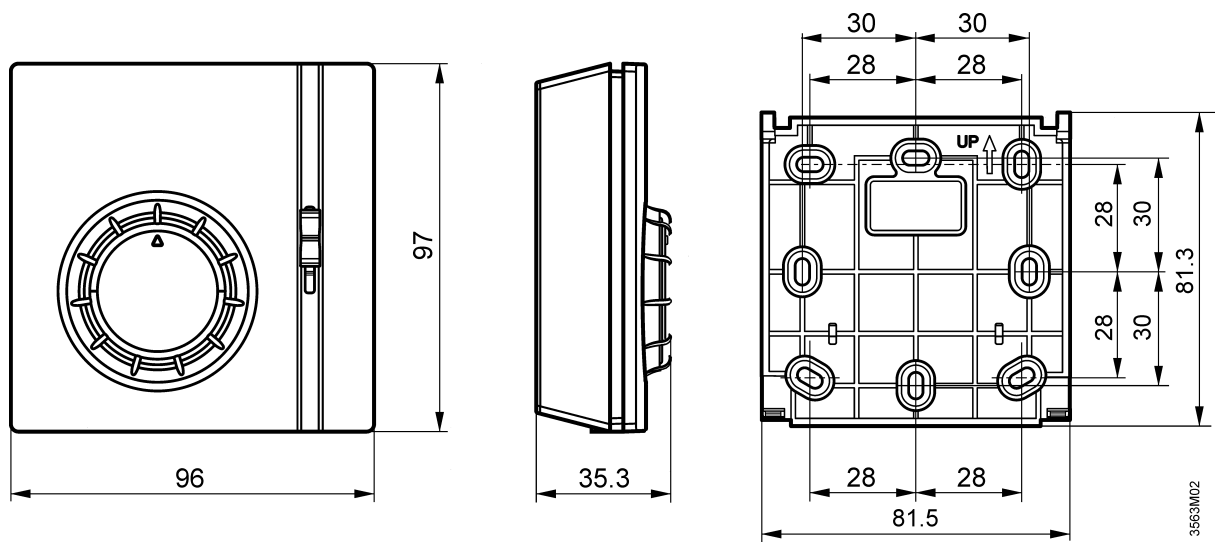

RAA...

Dimensions in mm

RAA11 / RAA21

RAA11 / RAA21 - Heating mode

RAA11 / RAA21 - Cooling mode

- D1 Zone valve or thermal valve for heating
- D2 Zone valve or thermal valve for cooling
- L Switching voltage
AC 24...250V
- N1 Room thermostat
- Y1 Control output
"Heating", AC 24...250V
- Y2 Control output
"Cooling", AC 24...250V
- N Neutral
- T Thermostat element
(gas-filled diaphragm)