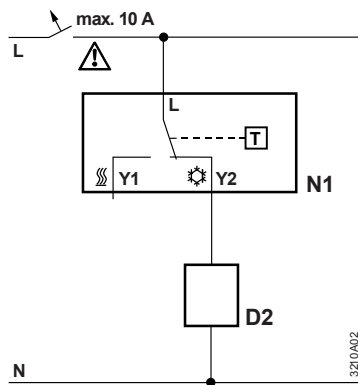

RAA...

Dimensions in mm

RAA11 / RAA21

RAA11 / RAA21 - Heating mode

RAA11 / RAA21 - Cooling mode

- D1 Zone valve or thermal valve for heating
- D2 Zone valve or thermal valve for cooling
- L Switching voltage
AC 24...250V
- N1 Room thermostat
- Y1 Control output
"Heating", AC 24...250V
- Y2 Control output
"Cooling", AC 24...250V
- N Neutral
- T Thermostat element
(gas-filled diaphragm)

RAA31

RAA31 - Heating mode

RAA31 - Cooling mode

- D1 Zone valve or thermal valve for heating
- D2 Zone valve or thermal valve for cooling
- L Switching voltage
AC 24...250V
- N1 Room thermostat
- S ON/OFF switch
- Y1 Control output
"Heating", AC 24...250V
- Y2 Control output
"Cooling", AC 24...250V
- N Neutral
- T Thermostat element
(gas-filled diaphragm)

RAA41

- D1 Zone valve or thermal valve for heating
- L Switching voltage
AC 24...250V
- N1 Room thermostat
- S Selector for Heating / OFF / Cooling
- Y Control output
"Heating", AC 24...250V
- T Thermostat element
(gas-filled diaphragm)