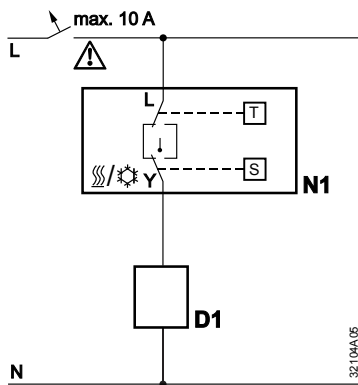

RAA...

Dimensions in mm

RAA11 / RAA21

RAA11 / RAA21 - Heating mode

RAA11 / RAA21 - Cooling mode

- D1 Zone valve or thermal valve for heating
- D2 Zone valve or thermal valve for cooling
- L Switching voltage
AC 24...250V
- N1 Room thermostat
- Y1 Control output
"Heating", AC 24...250V
- Y2 Control output
"Cooling", AC 24...250V
- N Neutral
- T Thermostat element
(gas-filled diaphragm)

RAA31

RAA31 - Heating mode

RAA31 - Cooling mode

- D1 Zone valve or thermal valve for heating
- D2 Zone valve or thermal valve for cooling
- L Switching voltage
AC 24...250V
- N1 Room thermostat
- S ON/OFF switch
- Y1 Control output
"Heating", AC 24...250V
- Y2 Control output
"Cooling", AC 24...250V
- N Neutral
- T Thermostat element
(gas-filled diaphragm)

RAA41

- D1 Zone valve or thermal valve for heating
- L Switching voltage
AC 24...250V
- N1 Room thermostat
- S Selector for Heating / OFF / Cooling
- Y Control output
"Heating", AC 24...250V
- T Thermostat element
(gas-filled diaphragm)