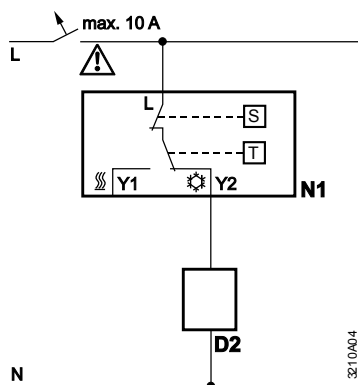

RAA...

Dimensions in mm

RAA11 / RAA21

RAA11 / RAA21 - Heating mode

RAA11 / RAA21 - Cooling mode

- D1 Zone valve or thermal valve for heating
- D2 Zone valve or thermal valve for cooling
- L Switching voltage
AC 24...250V
- N1 Room thermostat
- Y1 Control output
"Heating", AC 24...250V
- Y2 Control output
"Cooling", AC 24...250V
- N Neutral
- T Thermostat element
(gas-filled diaphragm)

RAA31

RAA31 - Heating mode

RAA31 - Cooling mode

- D1 Zone valve or thermal valve for heating
- D2 Zone valve or thermal valve for cooling
- L Switching voltage
AC 24...250V
- N1 Room thermostat
- S ON/OFF switch
- Y1 Control output
"Heating", AC 24...250V
- Y2 Control output
"Cooling", AC 24...250V
- N Neutral
- T Thermostat element
(gas-filled diaphragm)

RAA41

- D1 Zone valve or thermal valve for heating
- L Switching voltage
AC 24...250V
- N1 Room thermostat
- S Selector for Heating / OFF / Cooling
- Y Control output
"Heating", AC 24...250V
- T Thermostat element
(gas-filled diaphragm)