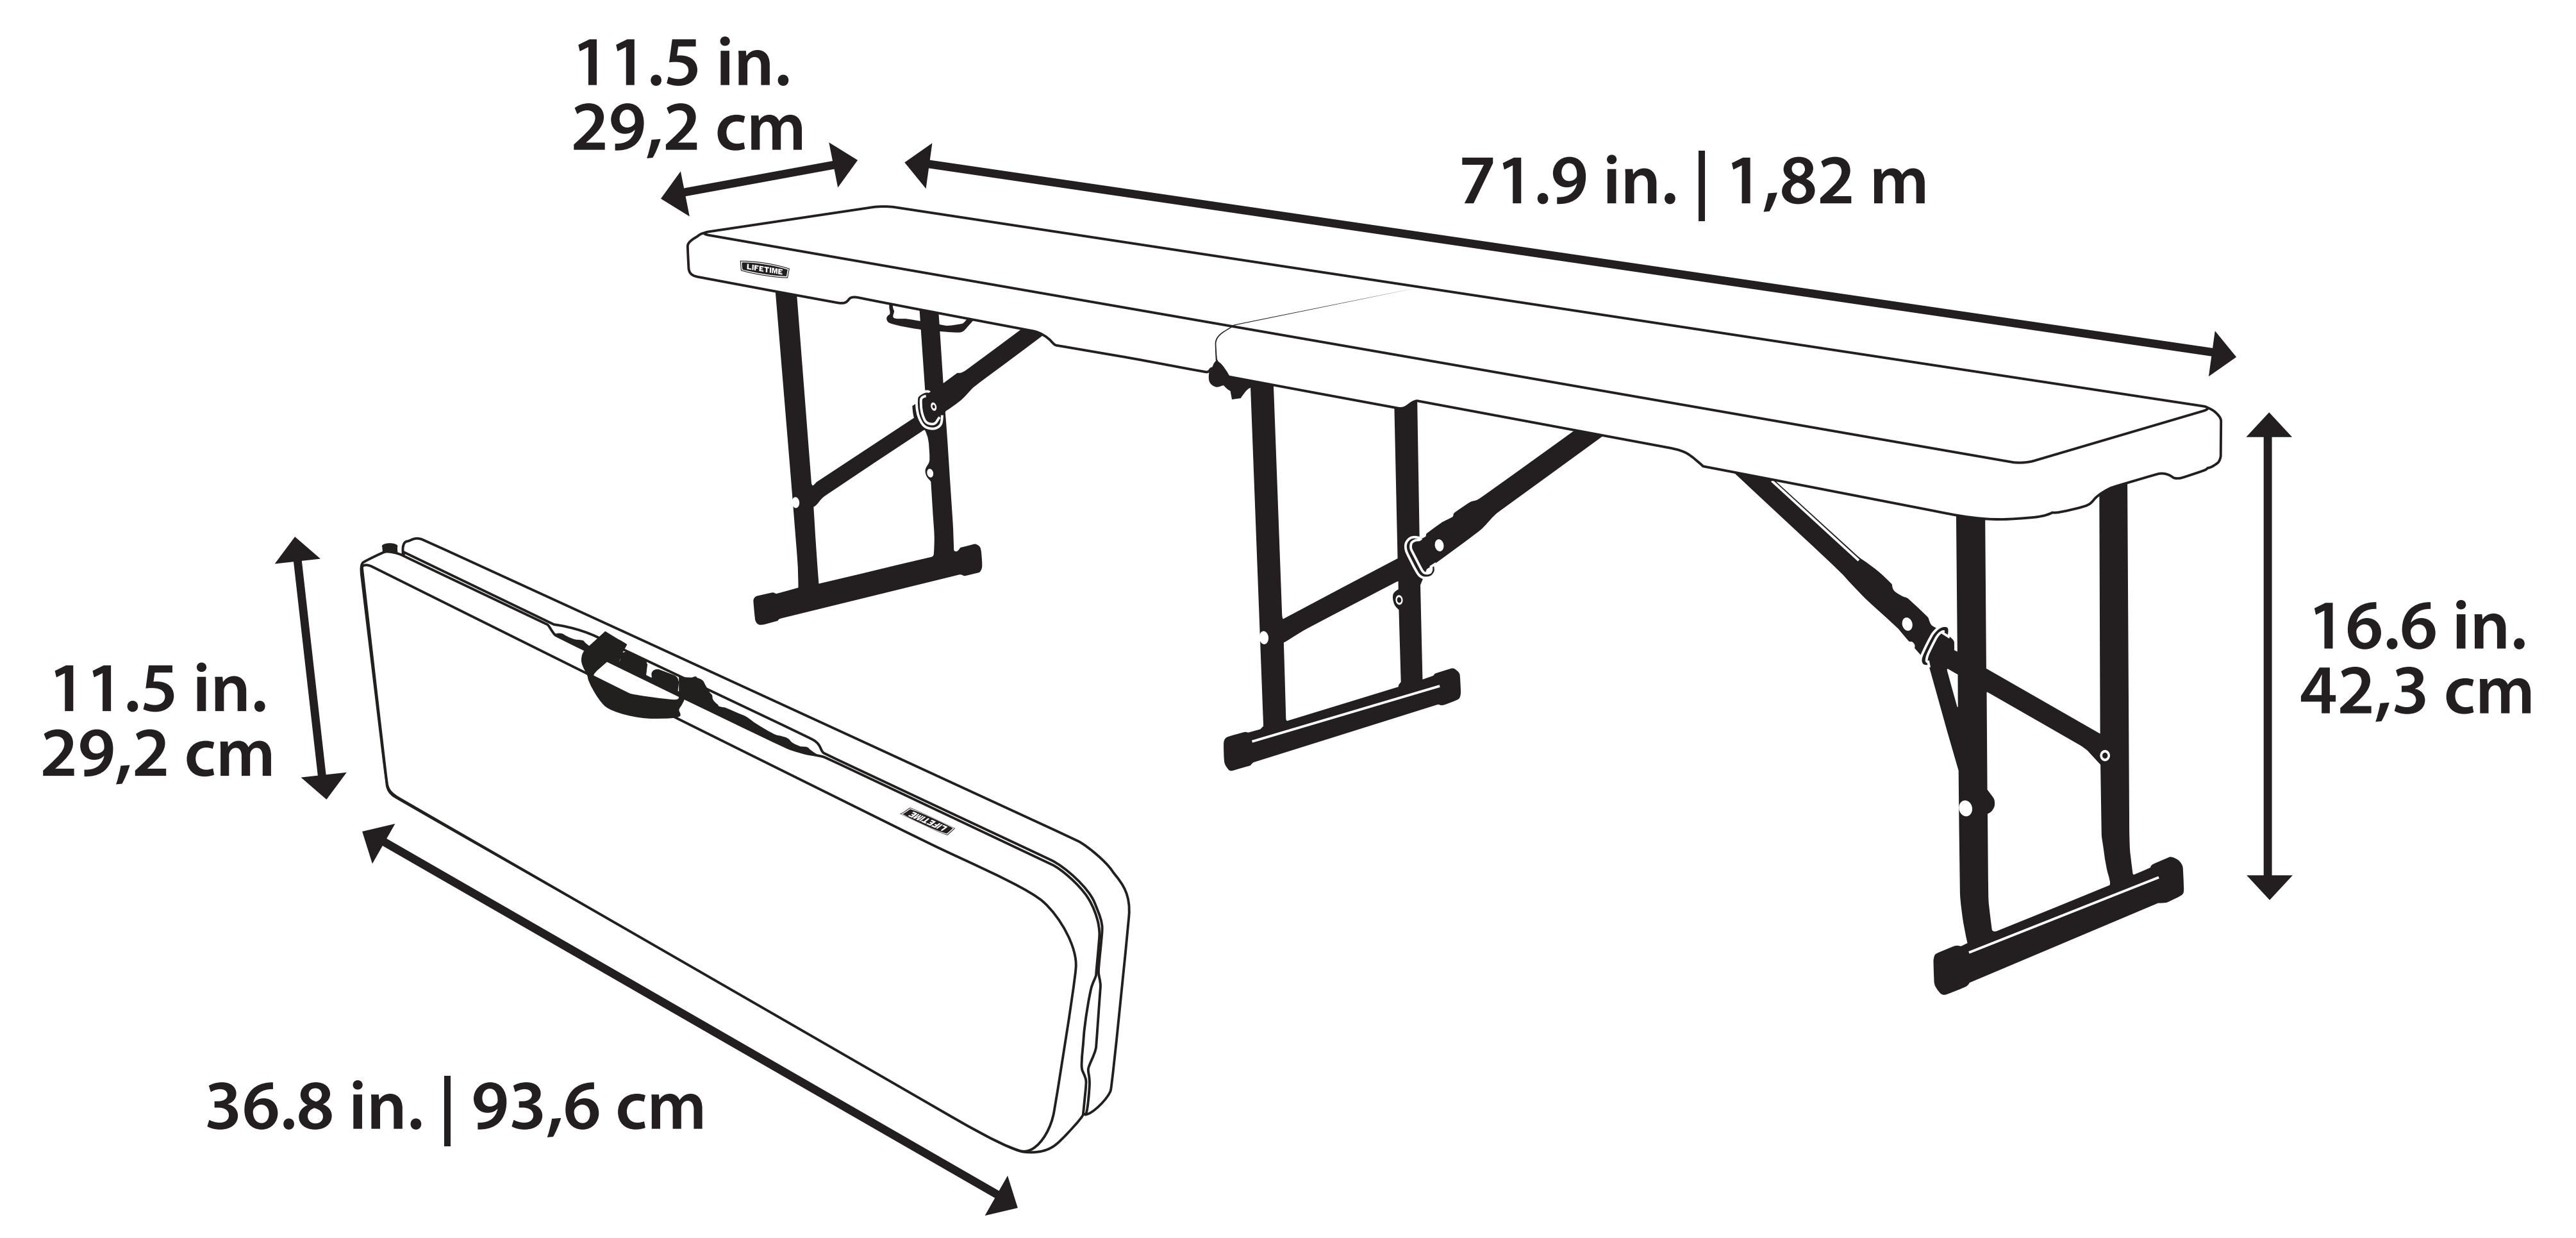

# 6 ft. | 1,82 m

# 6 ft. | 1,82 m

lifetime.com

1209681

1209681

# 6 ft. | 1,82 m

lifetime.com

© Lifetime Products, Inc. Clearfield, UT 84016 USA | Made in China | Fabriqué en Chine | Hecho en China

# 6 ft. | 1,82 m

lifetime.com