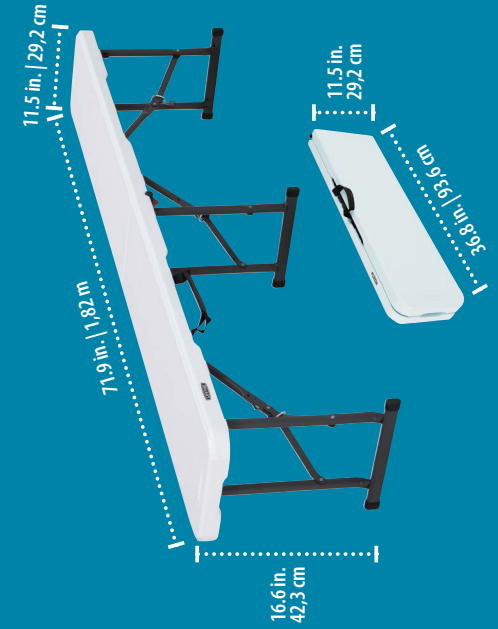

LIFETIME

6 ft. | 1,82 m

LIFETIME

6 ft. | 1,82 m

© 2020 LIFETIME PRODUCTS, INC. CLEARFIELD, UT 84016 USA | MADE IN CHINA | FABRIQUE EN CHINE | HECHO EN CHINA

lifetime.com